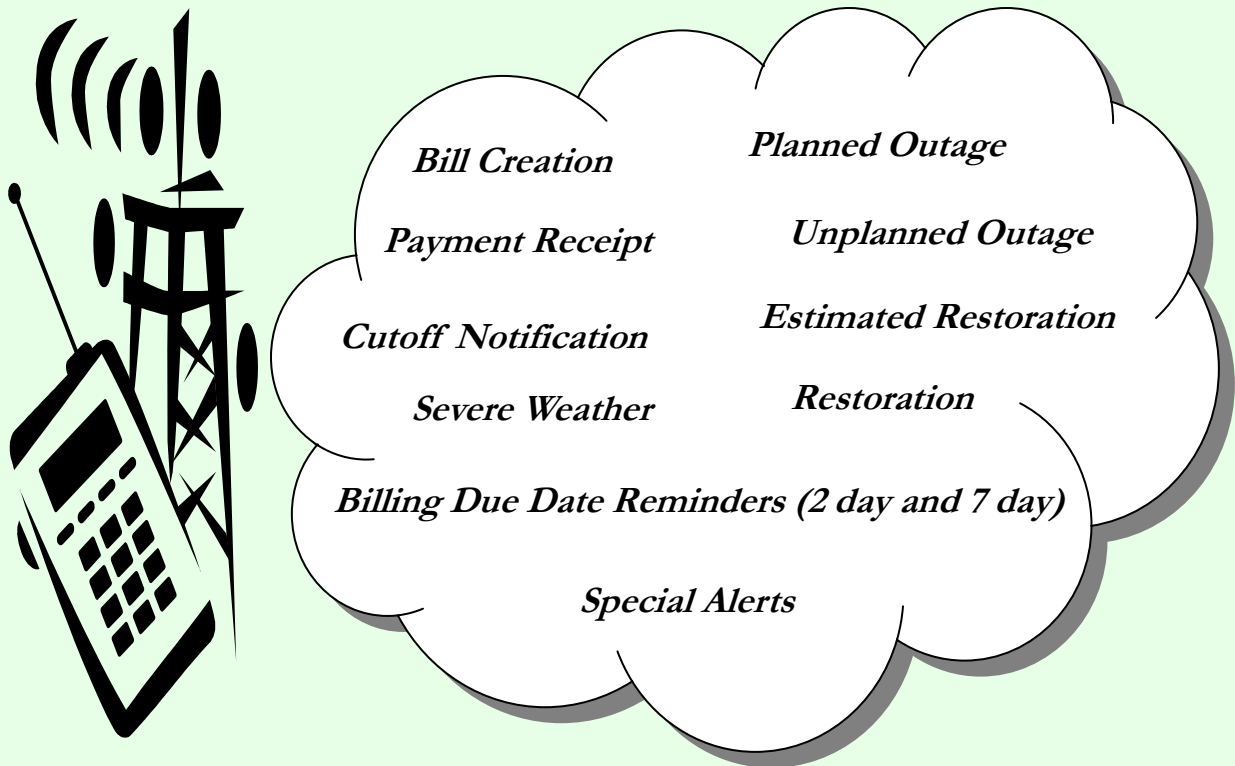

ATS OpenNotify

As communication channels continue to evolve and become more efficient, Utilities have an opportunity to relay critical messages to their customers. ATS is here to help. In our March Newsletter, we announced ATS OpenPay, our prepay system. One of the sub-components of Pre-Pay is a notification system. We are calling this system OpenNotify.

OpenNotify will be available in June. Your customers will be able to receive text messages for a variety of reasons. The following alerts will be delivered in our first version:

- ⇒ Each notification is account/service specific.
- ⇒ If a Utility chooses not to make use of a particular notification, it can be removed from display.
- ⇒ Customers must register through OpenAccess to use OpenNotify

Please see reverse side for an image of the form in OpenAccess